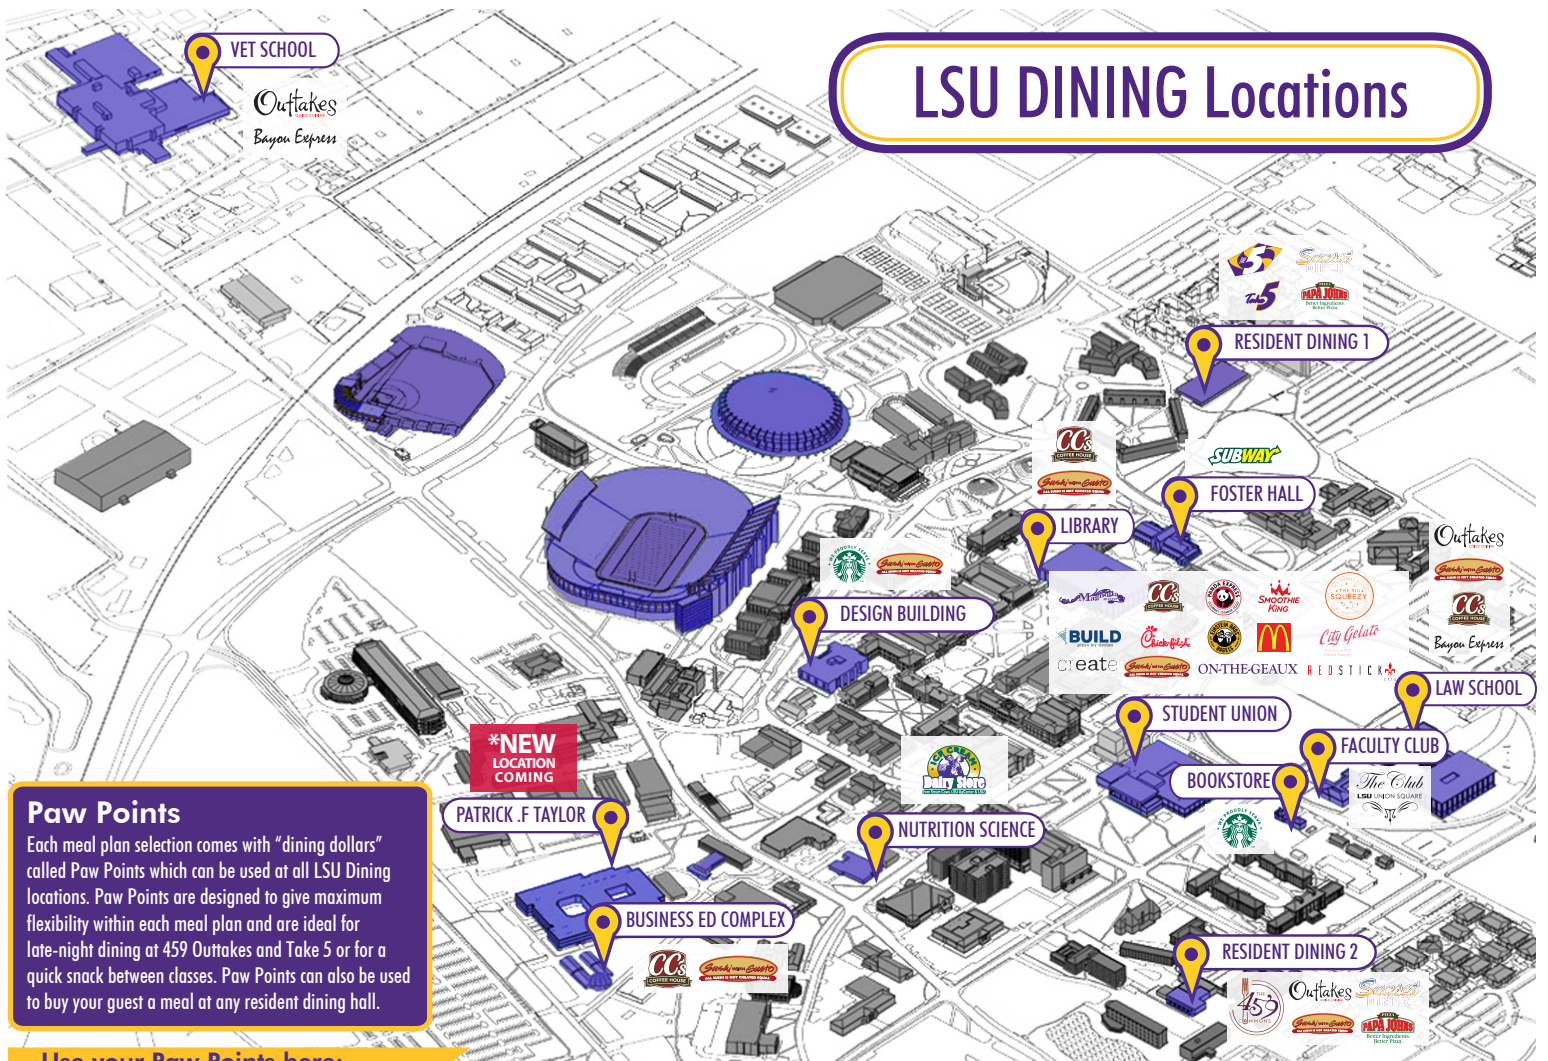

# LSU DINING Locations

## Paw Points

Each meal plan selection comes with "dining dollars" called Paw Points which can be used at all LSU Dining locations. Paw Points are designed to give maximum flexibility within each meal plan and are ideal for late-night dining at 459 Outtakes and Take 5 or for a quick snack between classes. Paw Points can also be used to buy your guest a meal at any resident dining hall.

Use your Paw Points here:

- BOOKSTORE**
  - We Proudly Serve, Starbucks
- BUSINESS ED COMPLEX**
  - CC's Coffee House
  - Sushi with Gusto
- DESIGN BUILDING**
  - We Proudly Serve, Starbucks
  - Sushi with Gusto
- FACULTY CLUB**
  - The Club at LSU Union Square
- FOSTER HALL**
  - Subway

- RESIDENT DINING 1**
  - The 5 Dining Hall
  - Take 5
  - Sunset Diner
  - Papa John's
- RESIDENT DINING 2**
  - 459 Commons Dining Hall
  - Outtakes
  - Sunset Diner
  - Sushi with Gusto
  - Papa John's
- VET SCHOOL**
  - Outtakes
  - Bayou Express